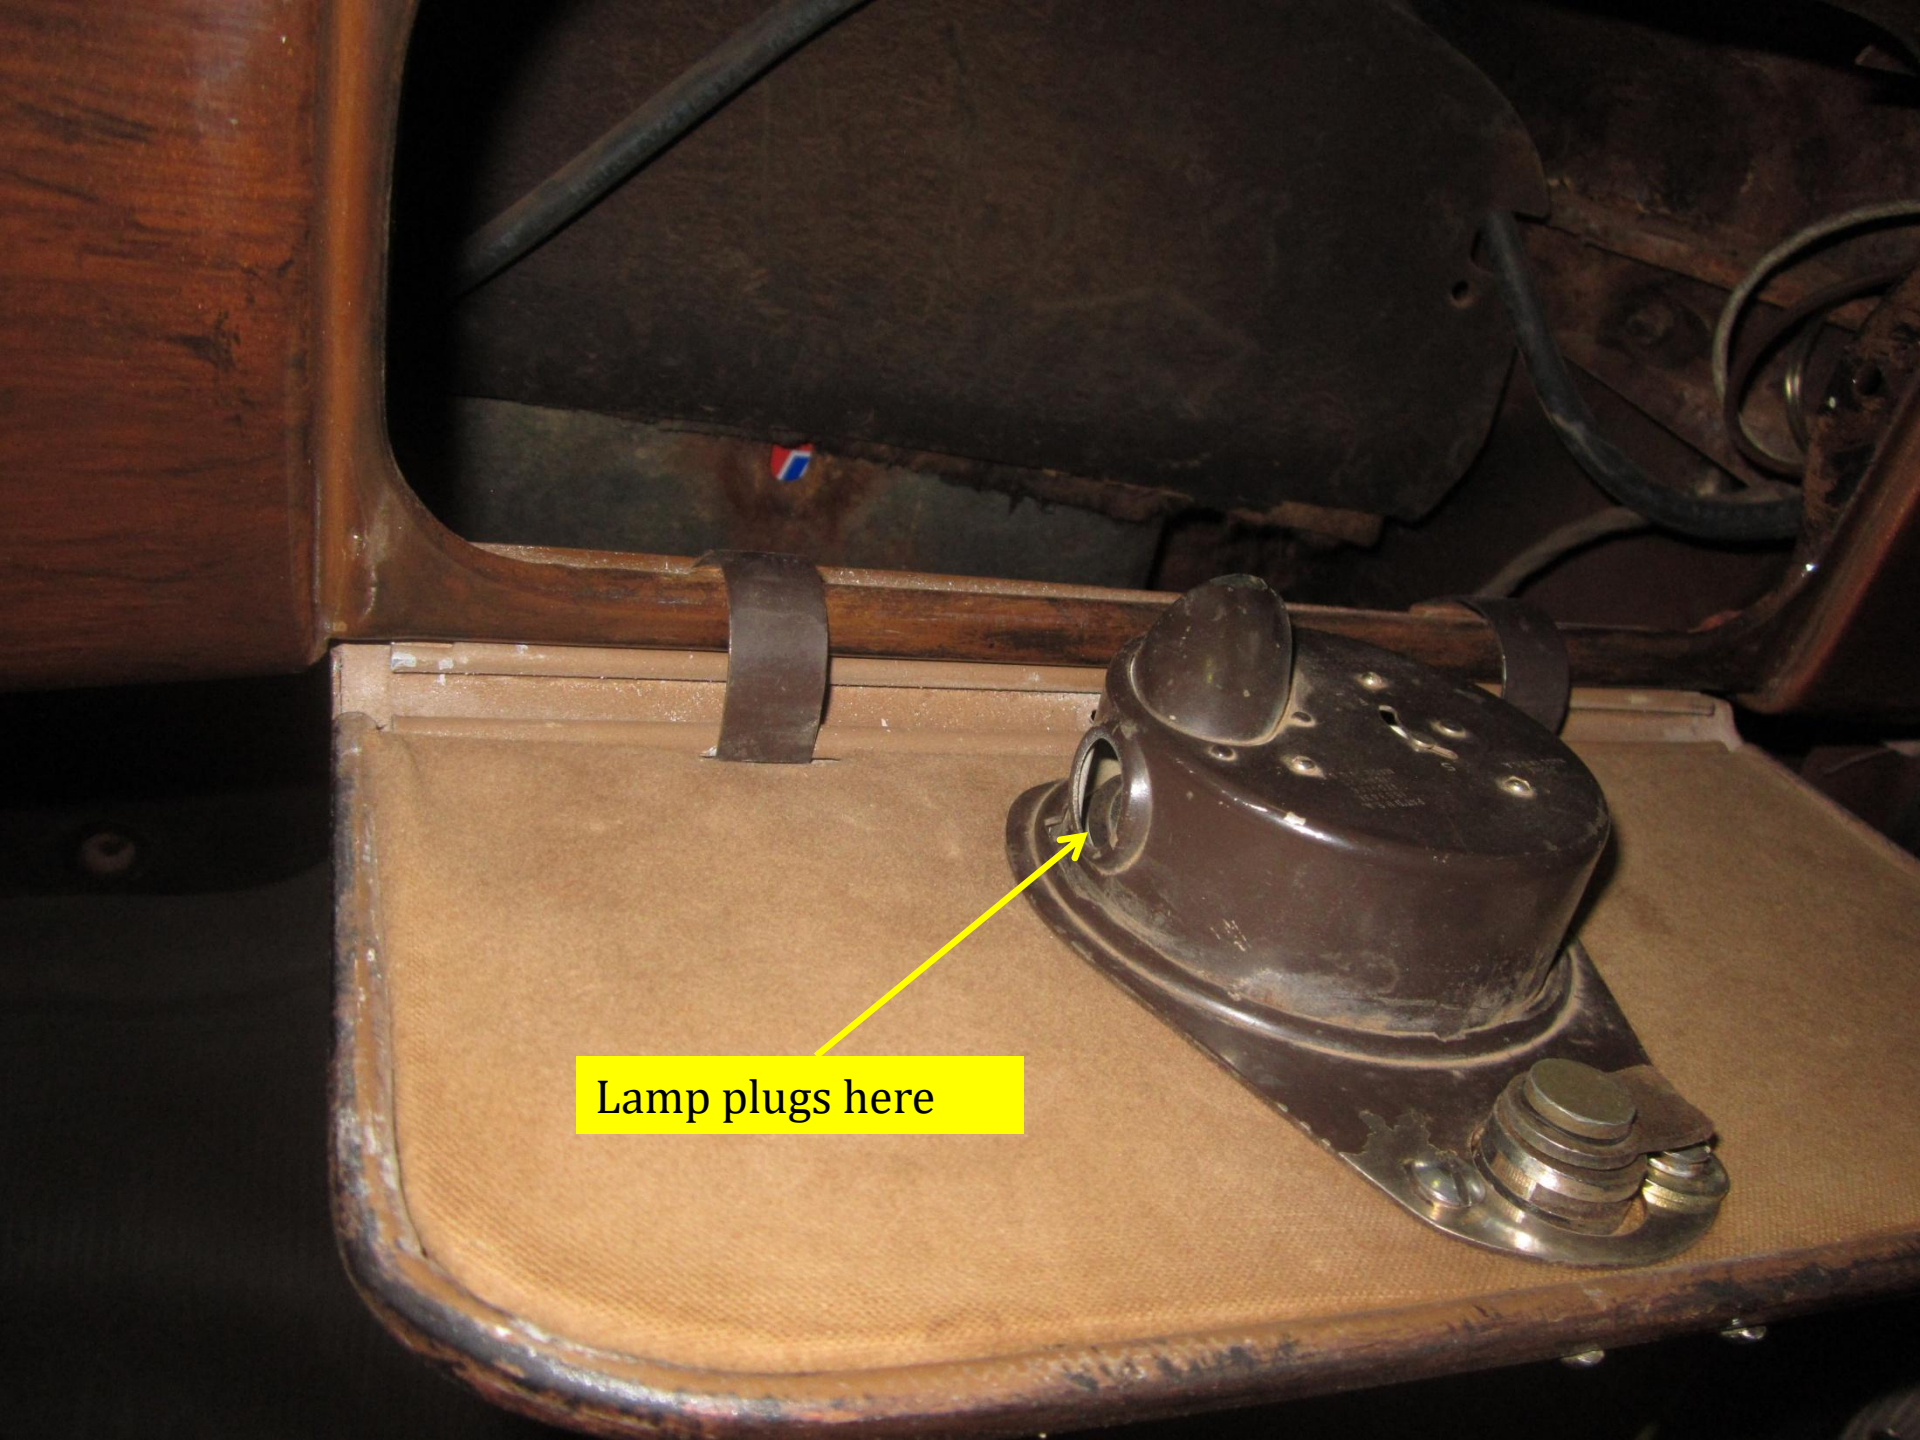

37 FORDOR Deluxe

Lamp plugs here

Radio on/off switch
mounts here

Clock lamp wire routes
through this hole